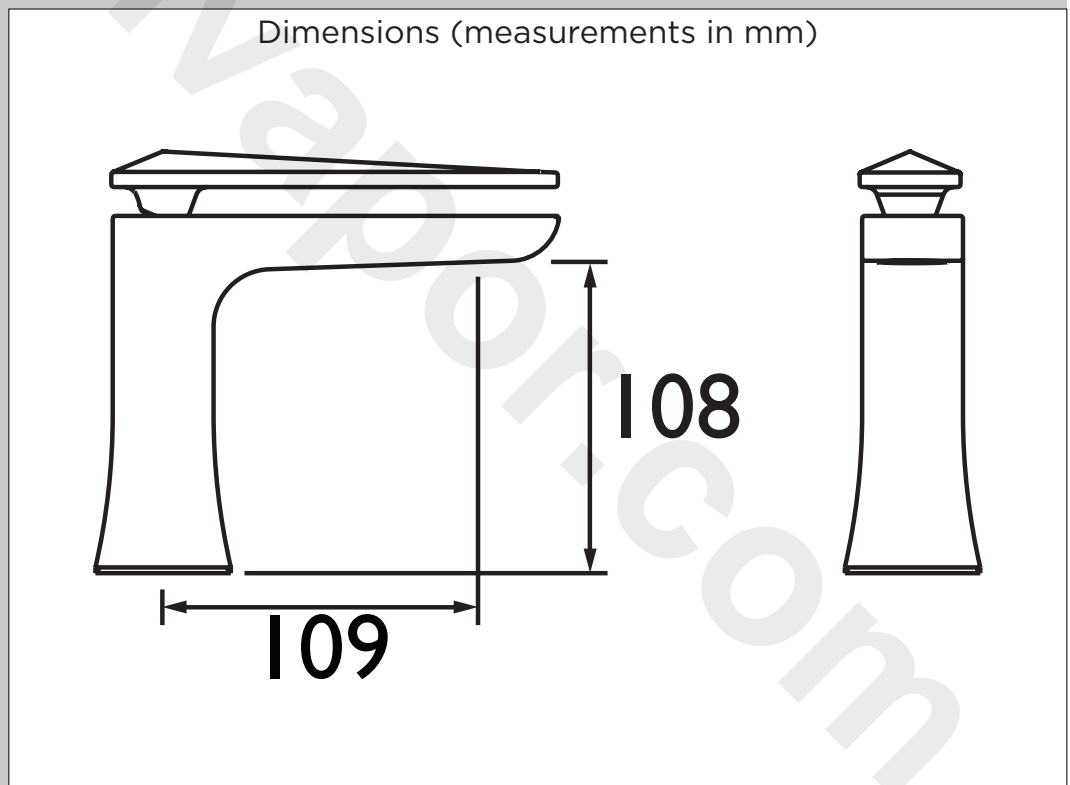

Product Certifications:

For more products, visit our website:

Flow Rates (l/min)					
System Pressure (bar)	1	2	3	4	5
EBY BAS C	7.1	10.1	12.5	14.4	16.2

TECHNICAL
DATA
SHEET

BRISTAN
TAPS & SHOWERS

D2